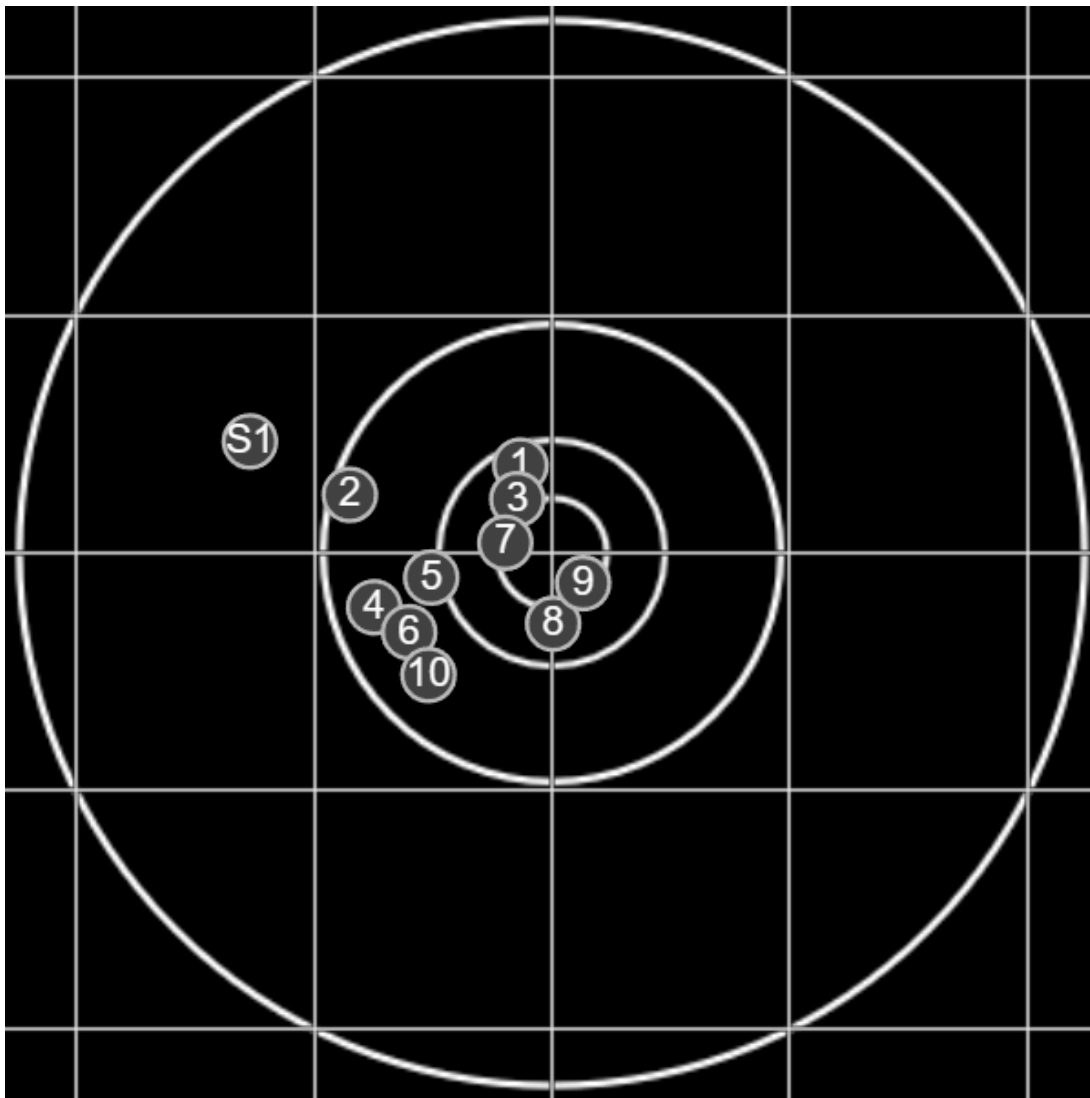

**SILVER
MOUNTAIN
TARGETS**
Made in Canada

true
18/05/2024
1:20:15 pm

BRC Club Shoot
Series 4
500 yards

BRC T4 [-57]
AU-500y

Group: 139.6 mm
(130.5w x 117.2h)

(F)
Shooter
Garry Cafe [m28]

55.3

FINAL
v: 2188, sd: 21.9

#	fps	score
10	2167	5
9	2177	X
8	2177	6
7	2196	X
6	2190	5
5	2165	5
4	2168	5
3	2237	X
2	2216	5
1	2184	6
S1	2198	(4)

**SILVER
MOUNTAIN
TARGETS**
Made in Canada

true
18/05/2024
2:11:31 pm

BRC Club Shoot
Series 4
500 yards